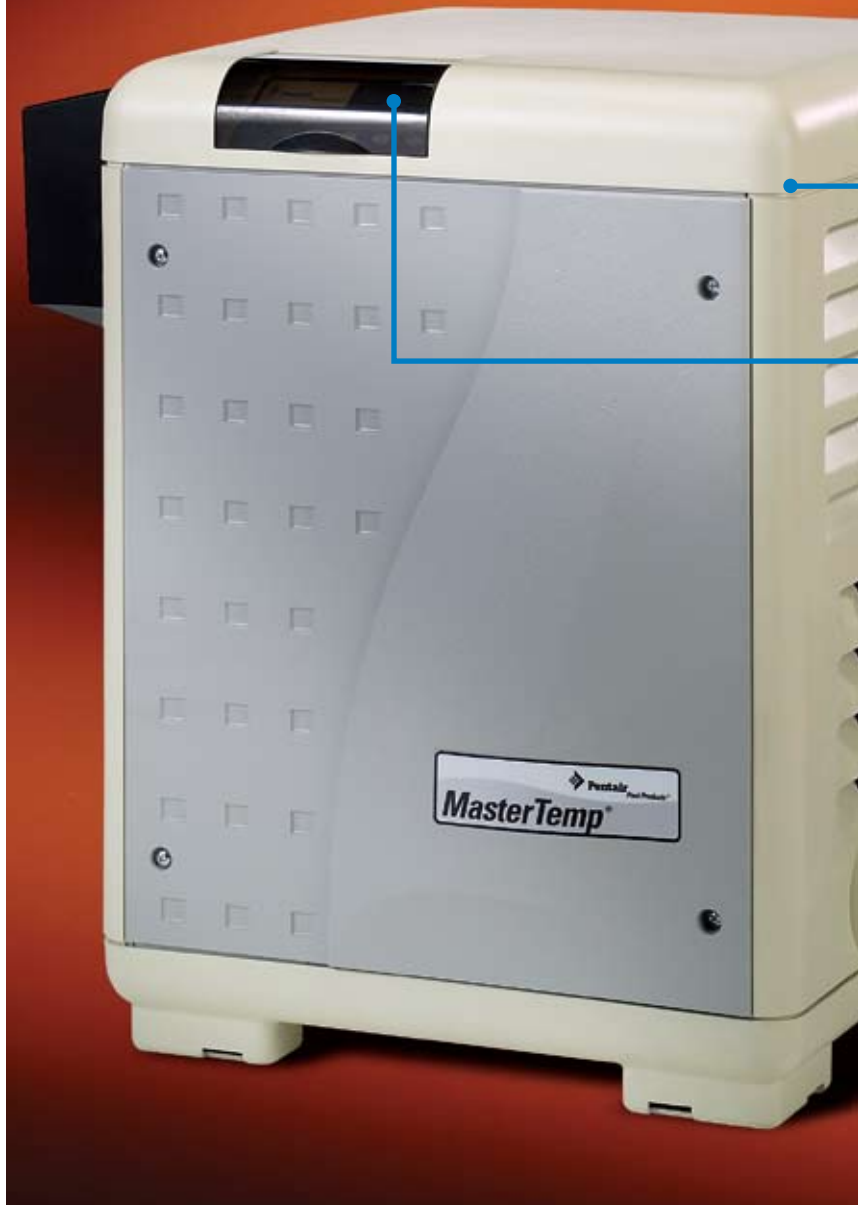

Don't be left out in the cold with heaters that don't measure up to today's longer list of must-have features. Insist on MasterTemp and you're insisting on better performance and lifetime value.